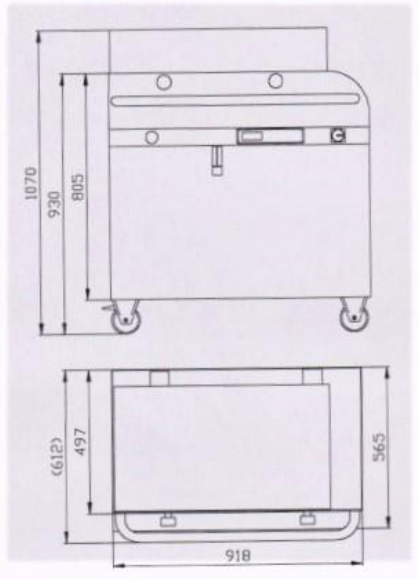

### Sausage separating machine

INOTEC

Type: WT 93-S3F

Min. product length: 55mm

Caliber: 10-50 mm

Machine dimensions in mm:

Rated power: 2,0 kW

Voltage: 400 V, 50 Hz