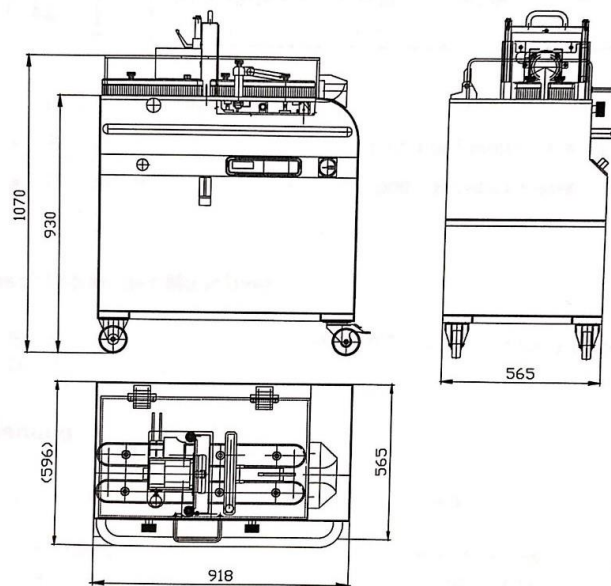

### Sausage separating machine

INOTEC

Type: WT 95 - D

Min. product length: 55mm

Caliber: 10-50 mm

Machine dimensions in mm:

Rated power: 2,0 kW

Voltage: 400 V, 50 Hz