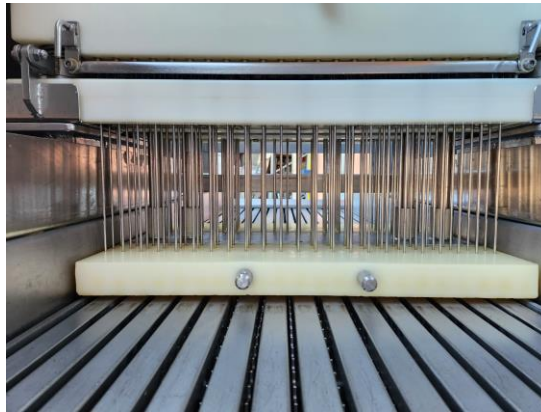

QUOTATION

AUTOMATIC INJECTOR SCHRODER

Parameters:

Type: N 138

Number of needles: 138

Diameter of needles: 4,0 mm

Max. product width:	620 mm
Transportation type:	walking beam
Product passage height:	180 mm
Brine pressure:	0,5 - 4,0 bar
Rotation filter:	

Machine dimensions in mm:	
Width:	1100,0 (2000 with filter)
Length:	2200,0
Height:	2300,0
Compressed air:	6 bar
Power:	8,0 kW (with filter 10,0 kW)
Voltage:	380 V, 50Hz