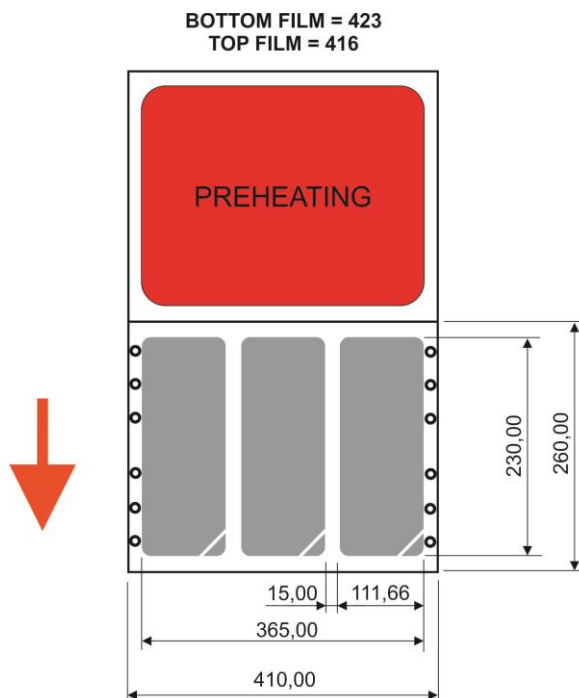

#### Vario 1

1 bands, 1 row, = 1 packings/tact

Packing dimensions :

Form dimensions : L x B = 365.0 x 230.0 mm

Outside dimensions : L x B = 380.0 x 245.0 mm

#### Vario 2

2 bands, 1 row, = 2 packings/tact

Packing dimensions :

Form dimensions : L x B = 230.0 x 175.0 mm  
 Outside dimensions : L x B = 245.0 x 200.0 mm

### Vario 3

3 bands, 1 row, = 3 packings/tact  
 Packing dimensions :  
 Form dimensions : L x B = 230.0 x 111.66 mm  
 Outside dimensions : L x B = 245.0 x 126.66 mm

### Vario 4

4 bands, 1 row, = 4 packings/tact  
 Packing dimensions :  
 Form dimensions : L x B = 230.0 x 80.0 mm

Outside dimensions : L x B = 245.0 x 95.0 mm