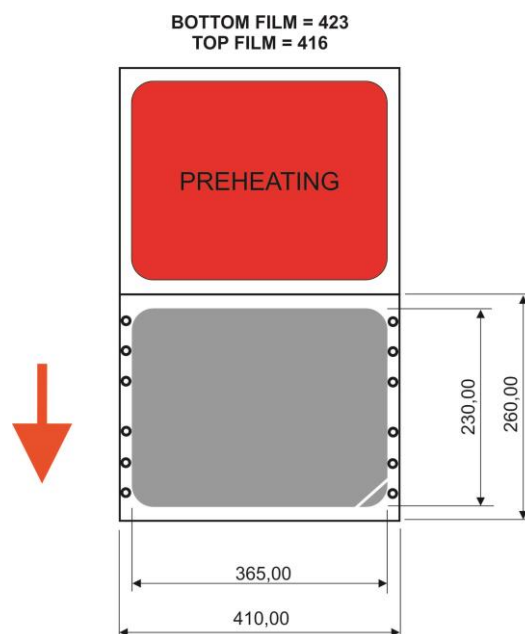

#### 1. Specification

Formats	:	1x1;2x1;3x1;4x1
Length of drawing	:	245 mm
Depths of drawing	:	100,100,80,80 mm
packing	:	flexible film
bottom film	:	423 mm (+4/+2 mm)
Top film	:	416 mm (+1/-1 mm)
Productivity	:	6 – 10 tacts
Dosage	:	no
Gas	:	yes
Voltage	:	3 ph 400V /50Hz, N, I=36 A P=14 kw
Compressed air	:	7 ÷ 10 bar, supplying pipeline 3/4" ÷ 1"
Water	:	1,4 ÷ 4,5 bar, 15° C max 1/2" input
Work-shop	:	air-conditioned

#### Base tool

Film width	423 mm
Length of drawing	245 mm
Max.depth of drawing	100 mm
Appropriate for flexible films	

#### Vario 1

1 bands, 1 row, = 1 packings/tact

Packing dimensions :

Form dimensions : L x B = 365.0 x 230.0 mm

Outside dimensions : L x B = 380.0 x 245.0 mm

#### Vario 2

2 bands, 1 row, = 2 packings/tact

Packing dimensions :

Form dimensions : L x B = 230.0 x 175.0 mm  
 Outside dimensions : L x B = 245.0 x 200.0 mm