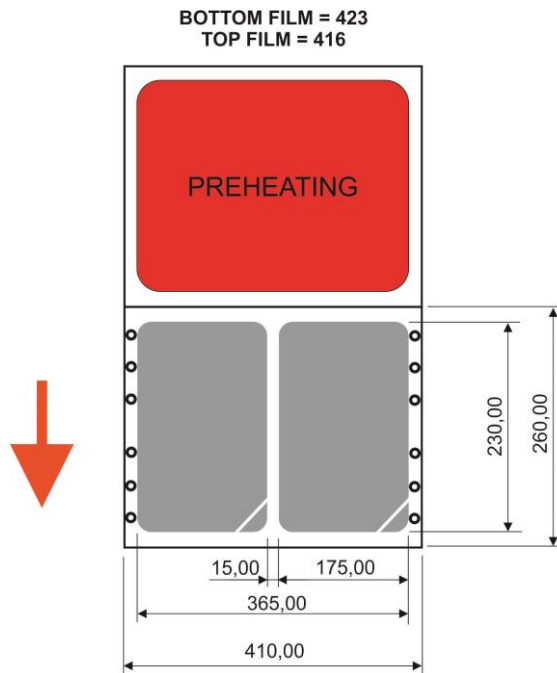

#### Base tool

Film width	423 mm
Length of drawing	245 mm
Max.depth of drawing	100 mm
Appropriate for flexible films	

#### Vario 1

1 bands, 1 row, = 1 packings/tact

Packing dimensions :

Form dimensions : L x B = 365.0 x 230.0 mm

Outside dimensions : L x B = 380.0 x 245.0 mm

#### Vario 2

2 bands, 1 row, = 2 packings/tact

Packing dimensions :

Form dimensions : L x B = 230.0 x 175.0 mm  
 Outside dimensions : L x B = 245.0 x 200.0 mm

### Vario 3

3 bands, 1 row, = 3 packings/tact  
 Packing dimensions :  
 Form dimensions : L x B = 230.0 x 111.66 mm  
 Outside dimensions : L x B = 245.0 x 126.66 mm